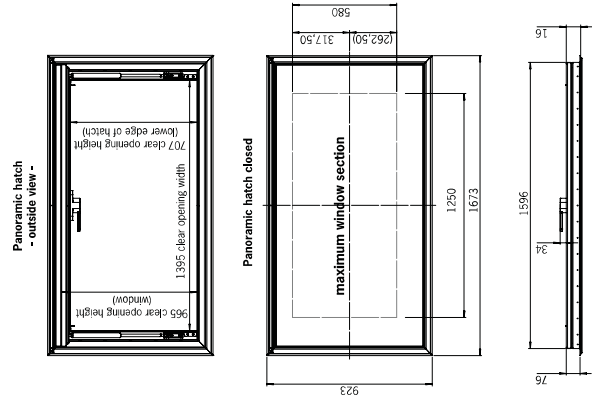

There are various options for the Outview panorama hatch

Window and double roller blind combinations and a Pleated screen fly screens available.

On our Outview panorama flap are in closed condition no technical parts visible, everything is hidden inside the panel.

TYPE	DIMENSION IN MM	CUTOUT IN MM	VIEW IN MM	WEIGHT INCLUDED WINDOW AND ROLLER IN KG
PK147135-F12055	1543x1423	1475x1355	1265x1174	68,5
PK16085*	1673x923	1605x855	1395x707	38,5
PK170107-F8030	1773x1143	1705x1075	1495x907	53,0
PK170107-F12055	1773x1143	1705x1075	1495x907	64,5

* Without window

Preliminary information

Dimensions **Outview Panoramic hatch**

PK147135-F12055

Dimensions **Outview Panoramic hatch**

PK170107-F8030

PK16085

PK170107-F12055