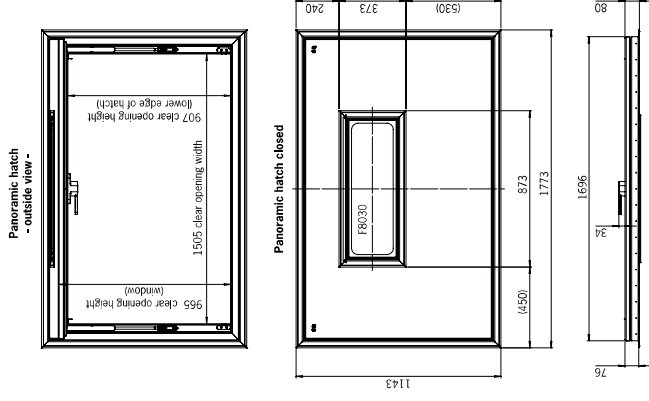

There are various options for the Outview panorama hatch

Window and double roller blind combinations and a Pleated screen fly screens available.

On our Outview panorama flap are in closed condition no technical parts visible, everything is hidden inside the panel.

TYPE	DIMENSION IN MM	CUTOUT IN MM	VIEW IN MM	WEIGHT INCLUDED WINDOW AND ROLLER IN KG
PK147135-F12055	1543x1423	1475x1355	1265x1174	68,5
PK16085*	1673x923	1605x855	1395x707	38,5
PK170107-F8030	1773x1143	1705x1075	1495x907	53,0
PK170107-F12055	1773x1143	1705x1075	1495x907	64,5

* Without window

Preliminary information

Dimensions **Outview Panoramic hatch**

PK147135-F12055

Dimensions **Outview Panoramic hatch**

PK170107-F8030

PK16085

PK170107-F12055