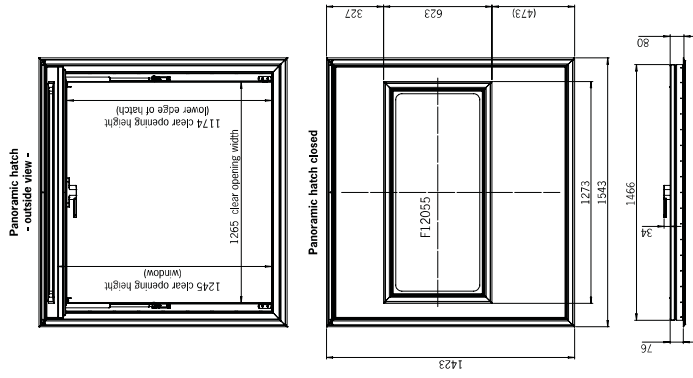

In summary

- ✓ Same appearance with other WideBird® products
- ✓ The inside has a smooth surface without visible technical parts
- ✓ Central operation via 1 handle with safe 2 point closure
- ✓ Manual opening up to 88°
- ✓ Thermal break for good insulation
- ✓ Optional built in window with double blind
- ✓ Optional pleated flyscreen for the whole hatch
- ✓ An optional electric operated actuator is coming available soon

TYPE	DIMENSION IN MM	CUTOUT IN MM	VIEW IN MM	WEIGHT INCLUDED WINDOW AND ROLLER IN KG
PK147135-F12055	1543x1423	1475x1355	1265x1174	68,5
PK16085*	1673x923	1605x855	1395x707	38,5
PK170107-F8030	1773x1143	1705x1075	1495x907	53,0
PK170107-F12055	1773x1143	1705x1075	1495x907	64,5

* Without window

Preliminary information

Dimensions **Outview Panoramic hatch**

PK147135-F12055

Dimensions **Outview Panoramic hatch**

PK170107-F8030

PK16085

PK170107-F12055