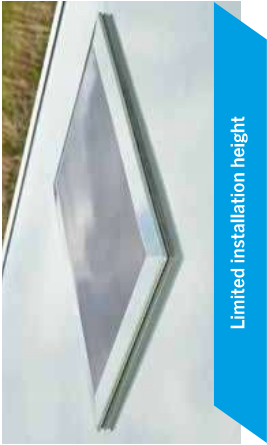

Skylight roof hatches

Standard

- ✓ Roof hatch with a robust construction made of an extruded aluminium frame
- ✓ Outer frame powder coated in RAL 9016 white
- ✓ Design with thermal separation and robust sealing
- ✓ Wall thickness of 40-80mm
- ✓ 1 handle operation with 4 point locking mechanism and ventilation position
- ✓ Tempered glass with ECE 43R road approval double grey tinted
- ✓ Insulation value of the standard glass panes 2.9 W/m²/K standard grey tinted
- ✓ Suitable for use at elevations of up to 6000 m above sea level
- ✓ Stainless steel gas springs with 2 stops

Photo impression

Limited installation height

70° opening angle

Interior view

Multiple roller blind options

Polished stainless steel handle

Ventilation stand

Installation possibilities for roof hatches with various wall thicknesses