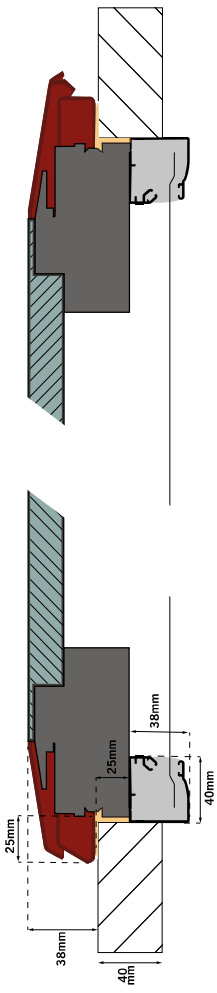

Skylight roof hatches

Standard

- ✓ Roof hatch with a robust construction made of an extruded aluminium frame
- ✓ Outer frame powder coated in RAL 9016 white
- ✓ Design with thermal separation and robust sealing
- ✓ Wall thickness of 40-80mm
- ✓ 1 handle operation with 4 point locking mechanism and ventilation position
- ✓ Tempered glass with ECE 43R road approval double grey tinted
- ✓ Insulation value of the standard glass panes 2.9 W/m²/K standard grey tinted
- ✓ Suitable for use at elevations of up to 6000 m above sea level
- ✓ Stainless steel gas springs with 2 stops

Photo impression

Limited installation height

70° opening angle

Interior view

Multiple roller blind options

Polished stainless steel handle

Ventilation stand

Installation possibilities for roof hatches with various wall thicknesses

Installation roof hatch with roller blind in wall <60mm

Installation roof hatch with roller blind in wall =60mm

Installation roof hatch with roller blind in wall >60mm

Roof hatch dimensions

DESIGNATION & DESCRIPTION	OUTER DIMENSION		CUTOUT DIMENSION		CLEAR MEASUREMENT		OUTER HEIGHT	WEIGHT WITHOUT ROLLER BLIND	WEIGHT ROLLER BLIND
	A	B	C	D	E	F			
DL5050-DG* Hard glass roof hatch 50x50cm with 4 point locking and insulation plate Outside glass double grey tinted	570	575	500	500	325	318	38	12	2,0
DL7050-DG Hard glass roof hatch 70x50cm with 4 point locking and insulation plate Outside glass double grey tinted	770	575	700	500	515	330	38	15,2	2,5
DL7070-DG Hard glass roof hatch 70x70cm with 4 point locking and insulation plate Outside glass double grey tinted	770	775	700	700	515	508	38	19,5	3,0
DL9665-DG Hard glass roof hatch 96x65cm with 4 point locking and insulation plate Outside glass double grey tinted	1030	730	960	655	785	480	38	22,0	5,0

Roof hatch dimensions