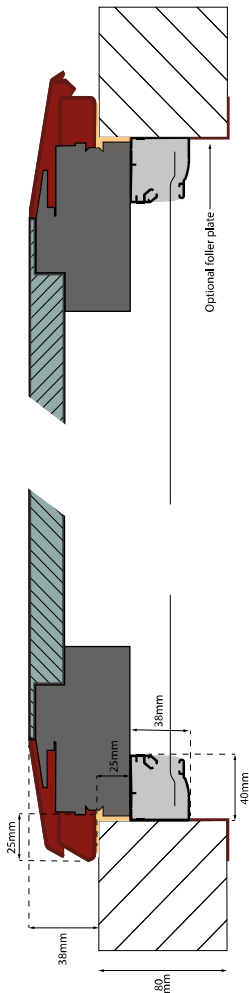

Skylight roof hatches

Standard

- ✓ Roof hatch with a robust construction made of an extruded aluminium frame
- ✓ Outer frame powder coated in RAL 9016 white
- ✓ Design with thermal separation and robust sealing
- ✓ Wall thickness of 40-80mm
- ✓ 1 handle operation with 4 point locking mechanism and ventilation position
- ✓ Tempered glass with ECE 43R road approval double grey tinted
- ✓ Insulation value of the standard glass panes 2.9 W/m²/K standard grey tinted
- ✓ Suitable for use at elevations of up to 6000 m above sea level
- ✓ Stainless steel gas springs with 2 stops

Photo impression

Limited installation height

70° opening angle

Interior view

Multiple roller blind options

Polished stainless steel handle

Ventilation stand

Installation possibilities for roof hatches with various wall thicknesses

Installation roof hatch with roller blind in wall <60mm

Installation roof hatch with roller blind in wall =60mm

Installation roof hatch with roller blind in wall >60mm

Roof hatch dimensions

DESIGNATION & DESCRIPTION	OUTER DIMENSION		CUTOUT DIMENSION		CLEAR MEASUREMENT		OUTER HEIGHT	WEIGHT WITHOUT ROLLER BLIND	WEIGHT ROLLER BLIND
	A	B	C	D	E	F			
DL5050-DG* Hard glass roof hatch 50x50cm with 4 point locking and insulation plate Outside glass double grey tinted	570	575	500	500	325	318	38	12	2,0
DL7050-DG Hard glass roof hatch 70x50cm with 4 point locking and insulation plate Outside glass double grey tinted	770	575	700	500	515	330	38	15,2	2,5
DL7070-DG Hard glass roof hatch 70x70cm with 4 point locking and insulation plate Outside glass double grey tinted	770	775	700	700	515	508	38	19,5	3,0
DL9665-DG Hard glass roof hatch 96x65cm with 4 point locking and insulation plate Outside glass double grey tinted	1030	730	960	655	785	480	38	22,0	5,0

Roof hatch dimensions