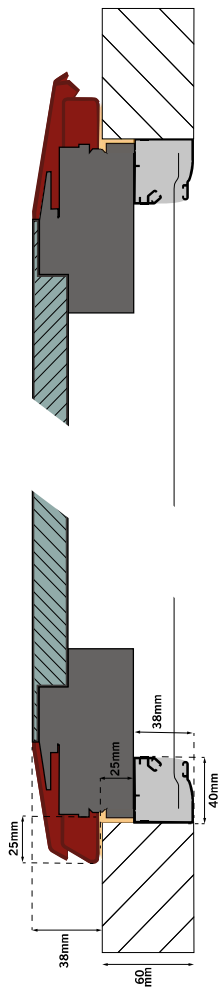

Skylight roof hatches

Standard

- ✓ Roof hatch with a robust construction made of an extruded aluminium frame
- ✓ Outer frame powder coated in RAL 9016 white
- ✓ Design with thermal separation and robust sealing
- ✓ Wall thickness of 40-80mm
- ✓ 1 handle operation with 4 point locking mechanism and ventilation position
- ✓ Tempered glass with ECE 43R road approval double grey tinted
- ✓ Insulation value of the standard glass panes 2.9 W/m²/K standard grey tinted
- ✓ Suitable for use at elevations of up to 6000 m above sea level
- ✓ Stainless steel gas springs with 2 stops

Photo impression

Limited installation height

70° opening angle

Interior view

Multiple roller blind options

Polished stainless steel handle

Ventilation stand

Installation possibilities for roof hatches with various wall thicknesses

Installation roof hatch with roller blind in wall <60mm

Installation roof hatch with roller blind in wall =60mm

Installation roof hatch with roller blind in wall >60mm

Roof hatch dimensions

DESIGNATION & DESCRIPTION	OUTER DIMENSION		CUTOUT DIMENSION		CLEAR MEASUREMENT		OUTER HEIGHT	WEIGHT WITHOUT ROLLER BLIND	WEIGHT ROLLER BLIND
	A	B	C	D	E	F			
DL5050-DG* Hard glass roof hatch 50x50cm with 4 point locking and insulation plate Outside glass double grey tinted	570	575	500	500	325	318	38	12	2,0
DL7050-DG Hard glass roof hatch 70x50cm with 4 point locking and insulation plate Outside glass double grey tinted	770	575	700	500	515	330	38	15,2	2,5
DL7070-DG Hard glass roof hatch 70x70cm with 4 point locking and insulation plate Outside glass double grey tinted	770	775	700	700	515	508	38	19,5	3,0
DL9665-DG Hard glass roof hatch 96x65cm with 4 point locking and insulation plate Outside glass double grey tinted	1030	730	960	655	785	480	38	22,0	5,0

Roof hatch dimensions